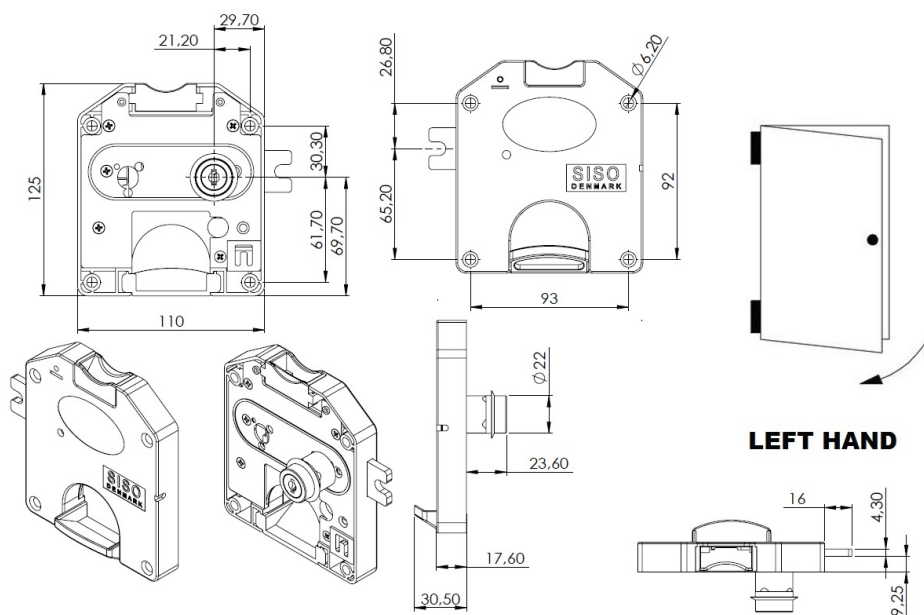

PRODUCT SHEET

Description:

Coin Lock F/1 Leva,W/MIC System #01,CPL, LH,Snake SISO Metal Keys, Black Plastic Body, Coin Entrance & Exit All Blue, Plastic, W/SISO Logo on Lock Body, w/Chrome Plated Rosette

Item number:

14.60.245-1

Units	Box	Carton	HS Code	Barcode
Pcs.	6	48	8301300000	
				5704866463652

SISO A/S

Mileparken 11
DK-2740 Skovlunde
Denmark
VAT: DK 24786013

Phone +45 45 830 900

www.siso.dk
siso@siso.dk